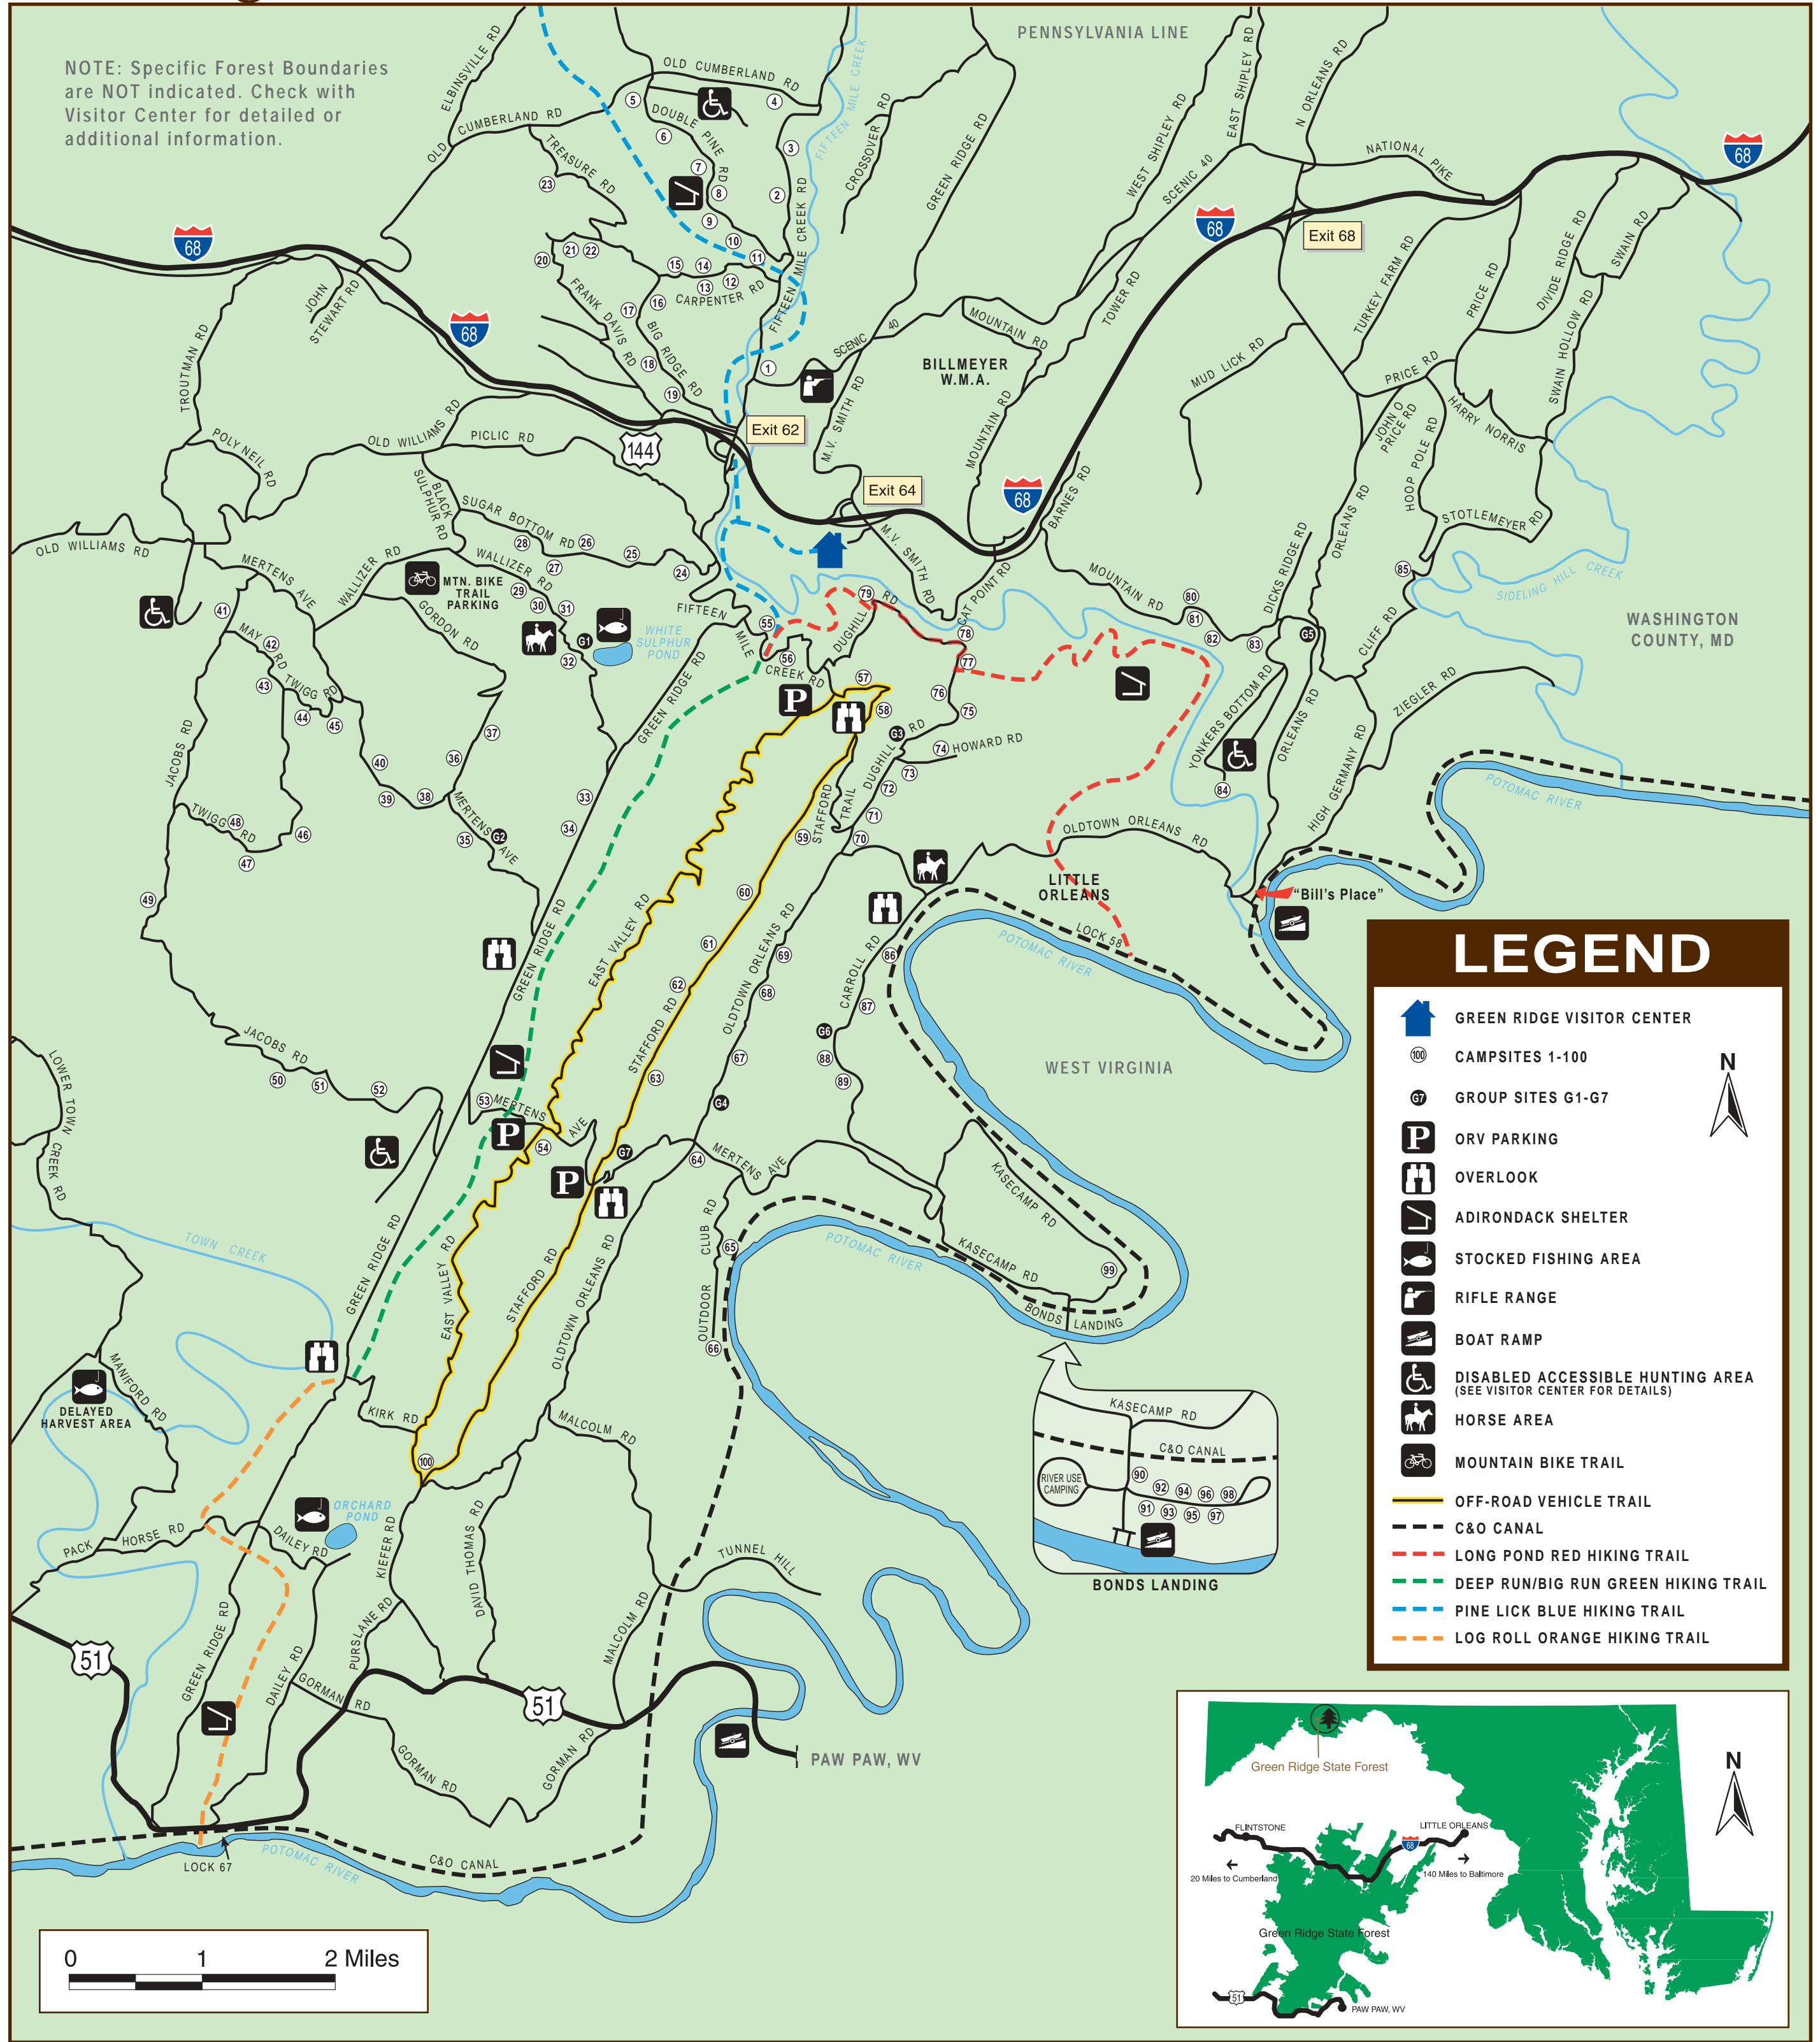

Welcome To Green Ridge State Forest

NOTE: Specific Forest Boundaries are NOT indicated. Check with Visitor Center for detailed or additional information.

LEGEND

- GREEN RIDGE VISITOR CENTER
- CAMPSITES 1-100
- GROUP SITES G1-G7
- ORV PARKING
- OVERLOOK
- ADIRONDACK SHELTER
- STOCKED FISHING AREA
- RIFLE RANGE
- BOAT RAMP
- DISABLED ACCESSIBLE HUNTING AREA (SEE VISITOR CENTER FOR DETAILS)
- HORSE AREA
- MOUNTAIN BIKE TRAIL
- OFF-ROAD VEHICLE TRAIL
- C&O CANAL
- LONG POND RED HIKING TRAIL
- DEEP RUN/BIG RUN GREEN HIKING TRAIL
- PINE LICK BLUE HIKING TRAIL
- LOG ROLL ORANGE HIKING TRAIL